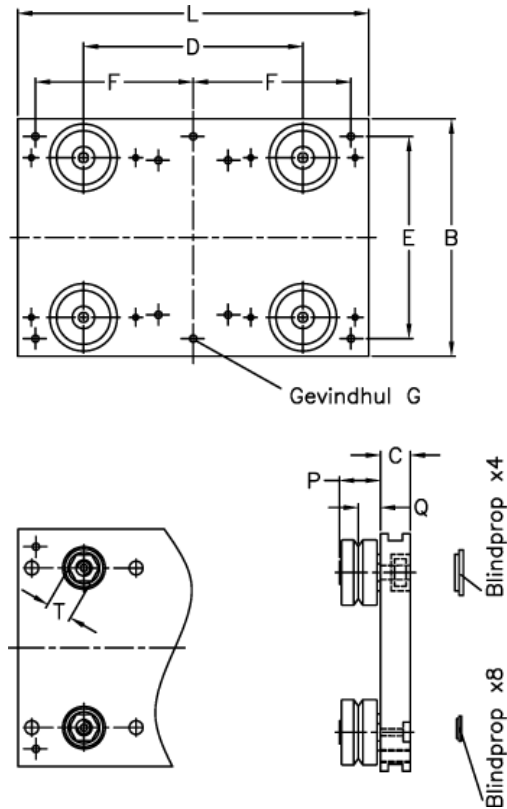

Article number: 057113076300100

Description: Hepco GV3 carriage AU 76 54 L300

Measures

B	= 185	K	= 36.5
C	= 20.00	L	= 300
d	= 198	P	= 34.7
E	= 160	Q	= 19.00
F	= 270	Threaded hole G = 4 x M10	
For bearing	= 54		
For slide	= L/NL 76		
H	= 182.0		